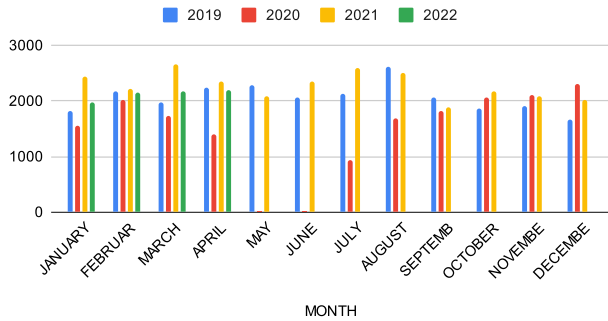

MONTH	2019	2020	2021	2022
JANUARY	1819	1546	2447	1984
FEBRUARY	2180	2011	2213	2147
MARCH	1980	1721	2656	2168
APRIL	2240	1393	2354	2196
MAY	2273	0	2077	
JUNE	2064	0	2357	
JULY	2118	937	2590	
AUGUST	2605	1688	2508	
SEPTEMBER	2060	1809	1878	
OCTOBER	1869	2063	2176	
NOVEMBER	1903	2104	2074	
DECEMBER	1664	2314	2016	

2019, 2020, 2021 and 2022

eBook	2021	2022
JANUARY	251	246
FEBRUARY	237	220
MARCH	262	237
APRIL	199	212
MAY	232	
JUNE	246	
JULY	233	
AUGUST	243	
SEPTEMBER	185	
OCTOBER	215	
NOVEMBER	206	
DECEMBER	207	

eBooks