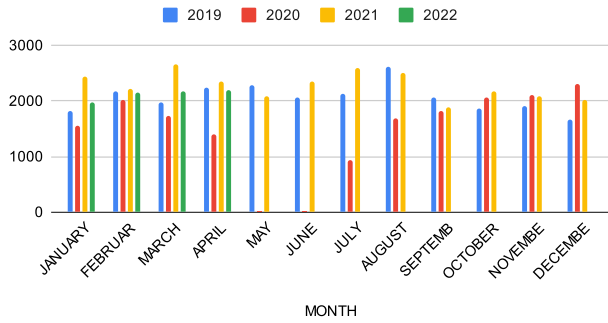

MONTH	2019	2020	2021	2022
JANUARY	1819	1546	2447	1984
FEBRUARY	2180	2011	2213	2147
MARCH	1980	1721	2656	2168
APRIL	2240	1393	2354	2196
MAY	2273	0	2077	
JUNE	2064	0	2357	
JULY	2118	937	2590	
AUGUST	2605	1688	2508	
SEPTEMBER	2060	1809	1878	
OCTOBER	1869	2063	2176	
NOVEMBER	1903	2104	2074	
DECEMBER	1664	2314	2016	

2019, 2020, 2021 and 2022

eBook	2021	2022
JANUARY	251	246
FEBRUARY	237	220
MARCH	262	237
APRIL	199	212
MAY	232	
JUNE	246	
JULY	233	
AUGUST	243	
SEPTEMBER	185	
OCTOBER	215	
NOVEMBER	206	
DECEMBER	207	

eBooks